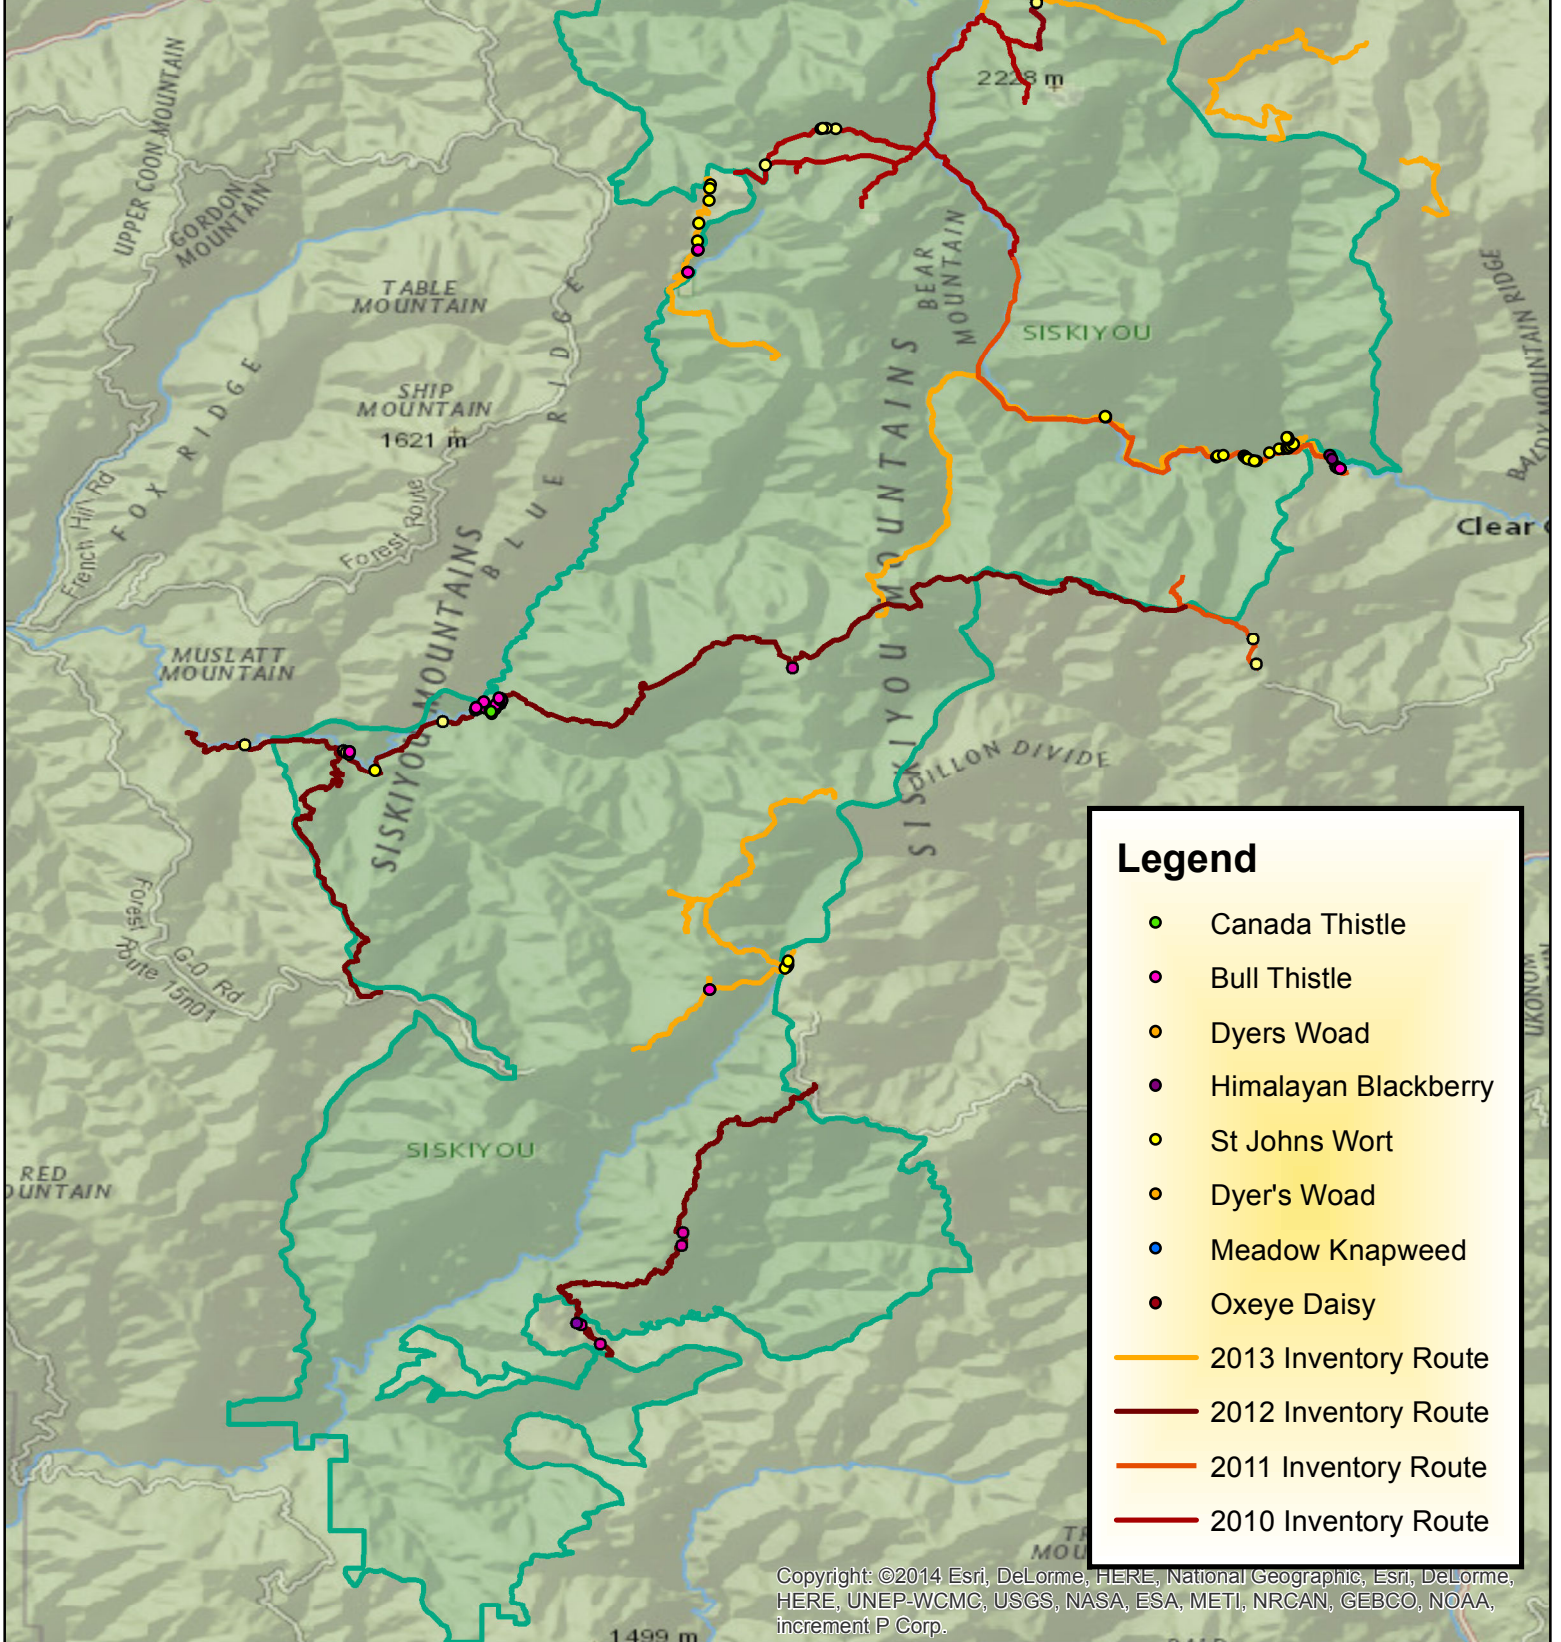

Invasive Plants Inventory and Treatment
 Siskiyou Wilderness, 2010-2013
 Mid Klamath Watershed Council
 National Forest Foundation
 US Forest Service

Legend

- Canada Thistle
- Bull Thistle
- Dyers Woad
- Himalayan Blackberry
- St Johns Wort
- Dyer's Woad
- Meadow Knapweed
- Oxeye Daisy
- 2013 Inventory Route
- 2012 Inventory Route
- 2011 Inventory Route
- 2010 Inventory Route

Copyright: ©2014 Esri, DeLorme, HERE, National Geographic, Esri, DeLorme, HERE, UNEP-WCMC, USGS, NASA, ESA, METI, NRCAN, GEBCO, NOAA, increment P Corp.