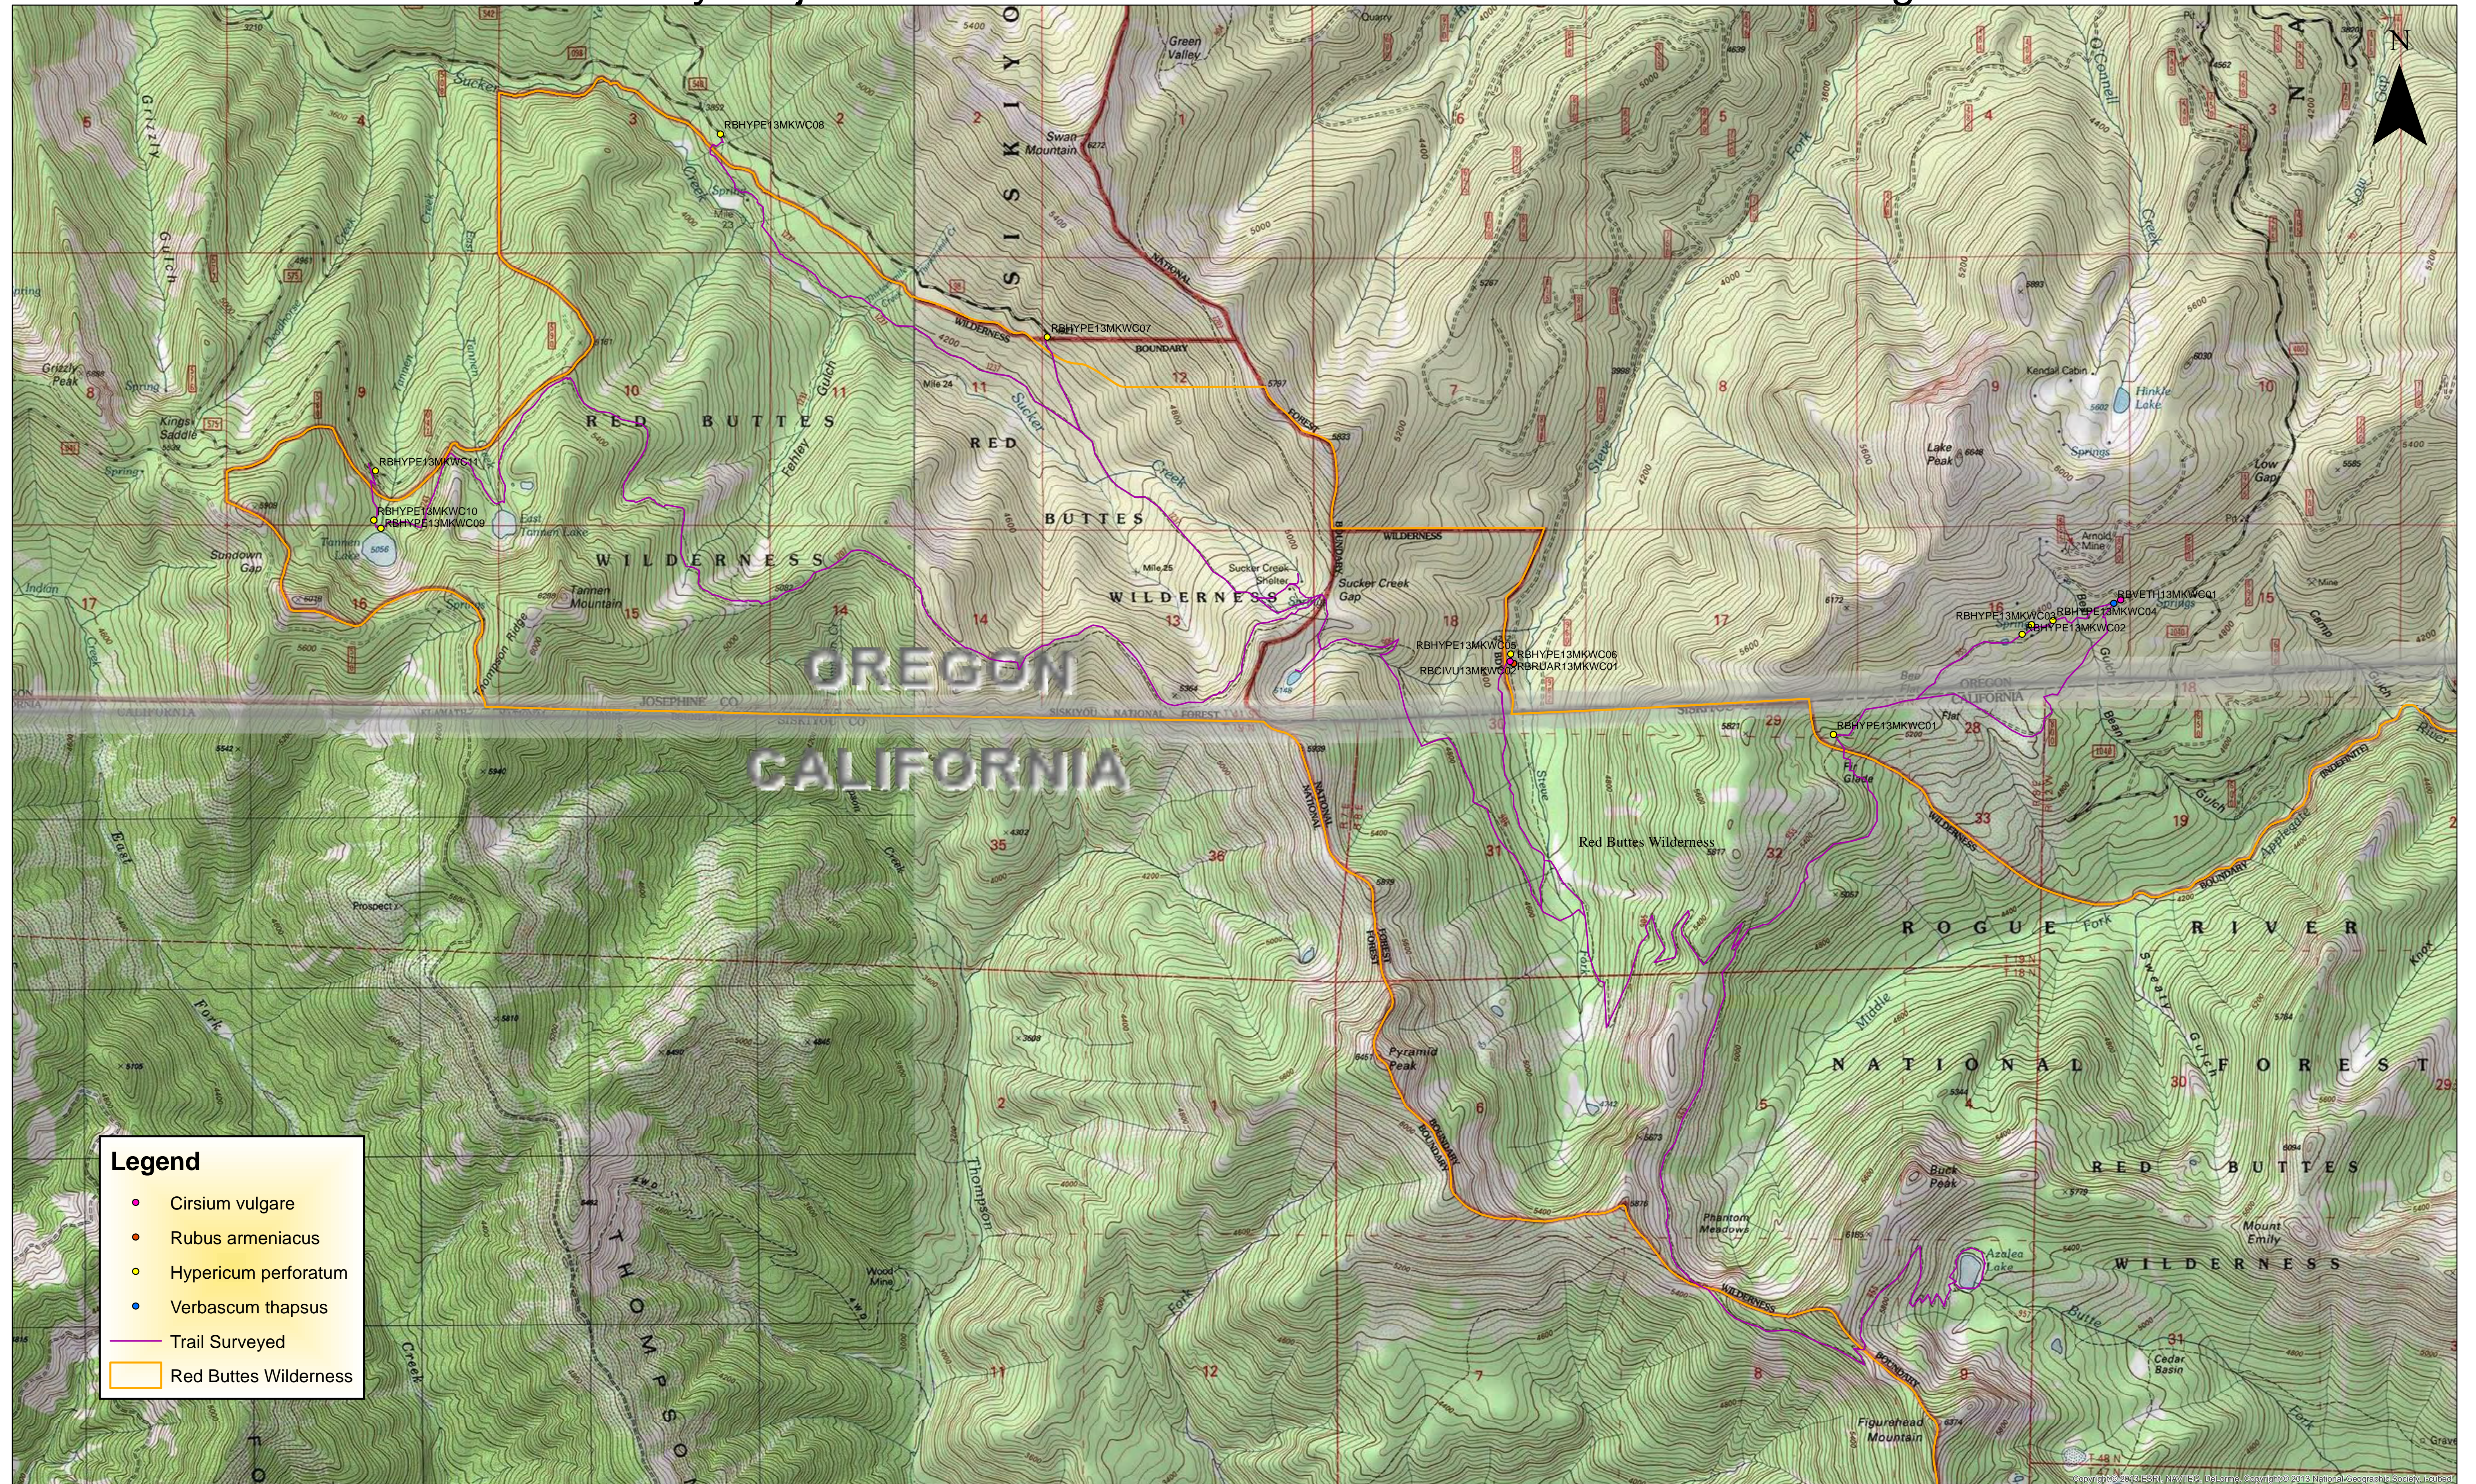

Mid Klamath Watershed Council - National Forest Foundation 2013 Klamath Wilderness Inventory Project - Red Buttes Wilderness - Invasive Plants Monitoring and Treatment

Legend

- Cirsium vulgare
- Rubus armeniacus
- Hypericum perforatum
- Verbascum thapsus
- Trail Surveyed
- Red Buttes Wilderness