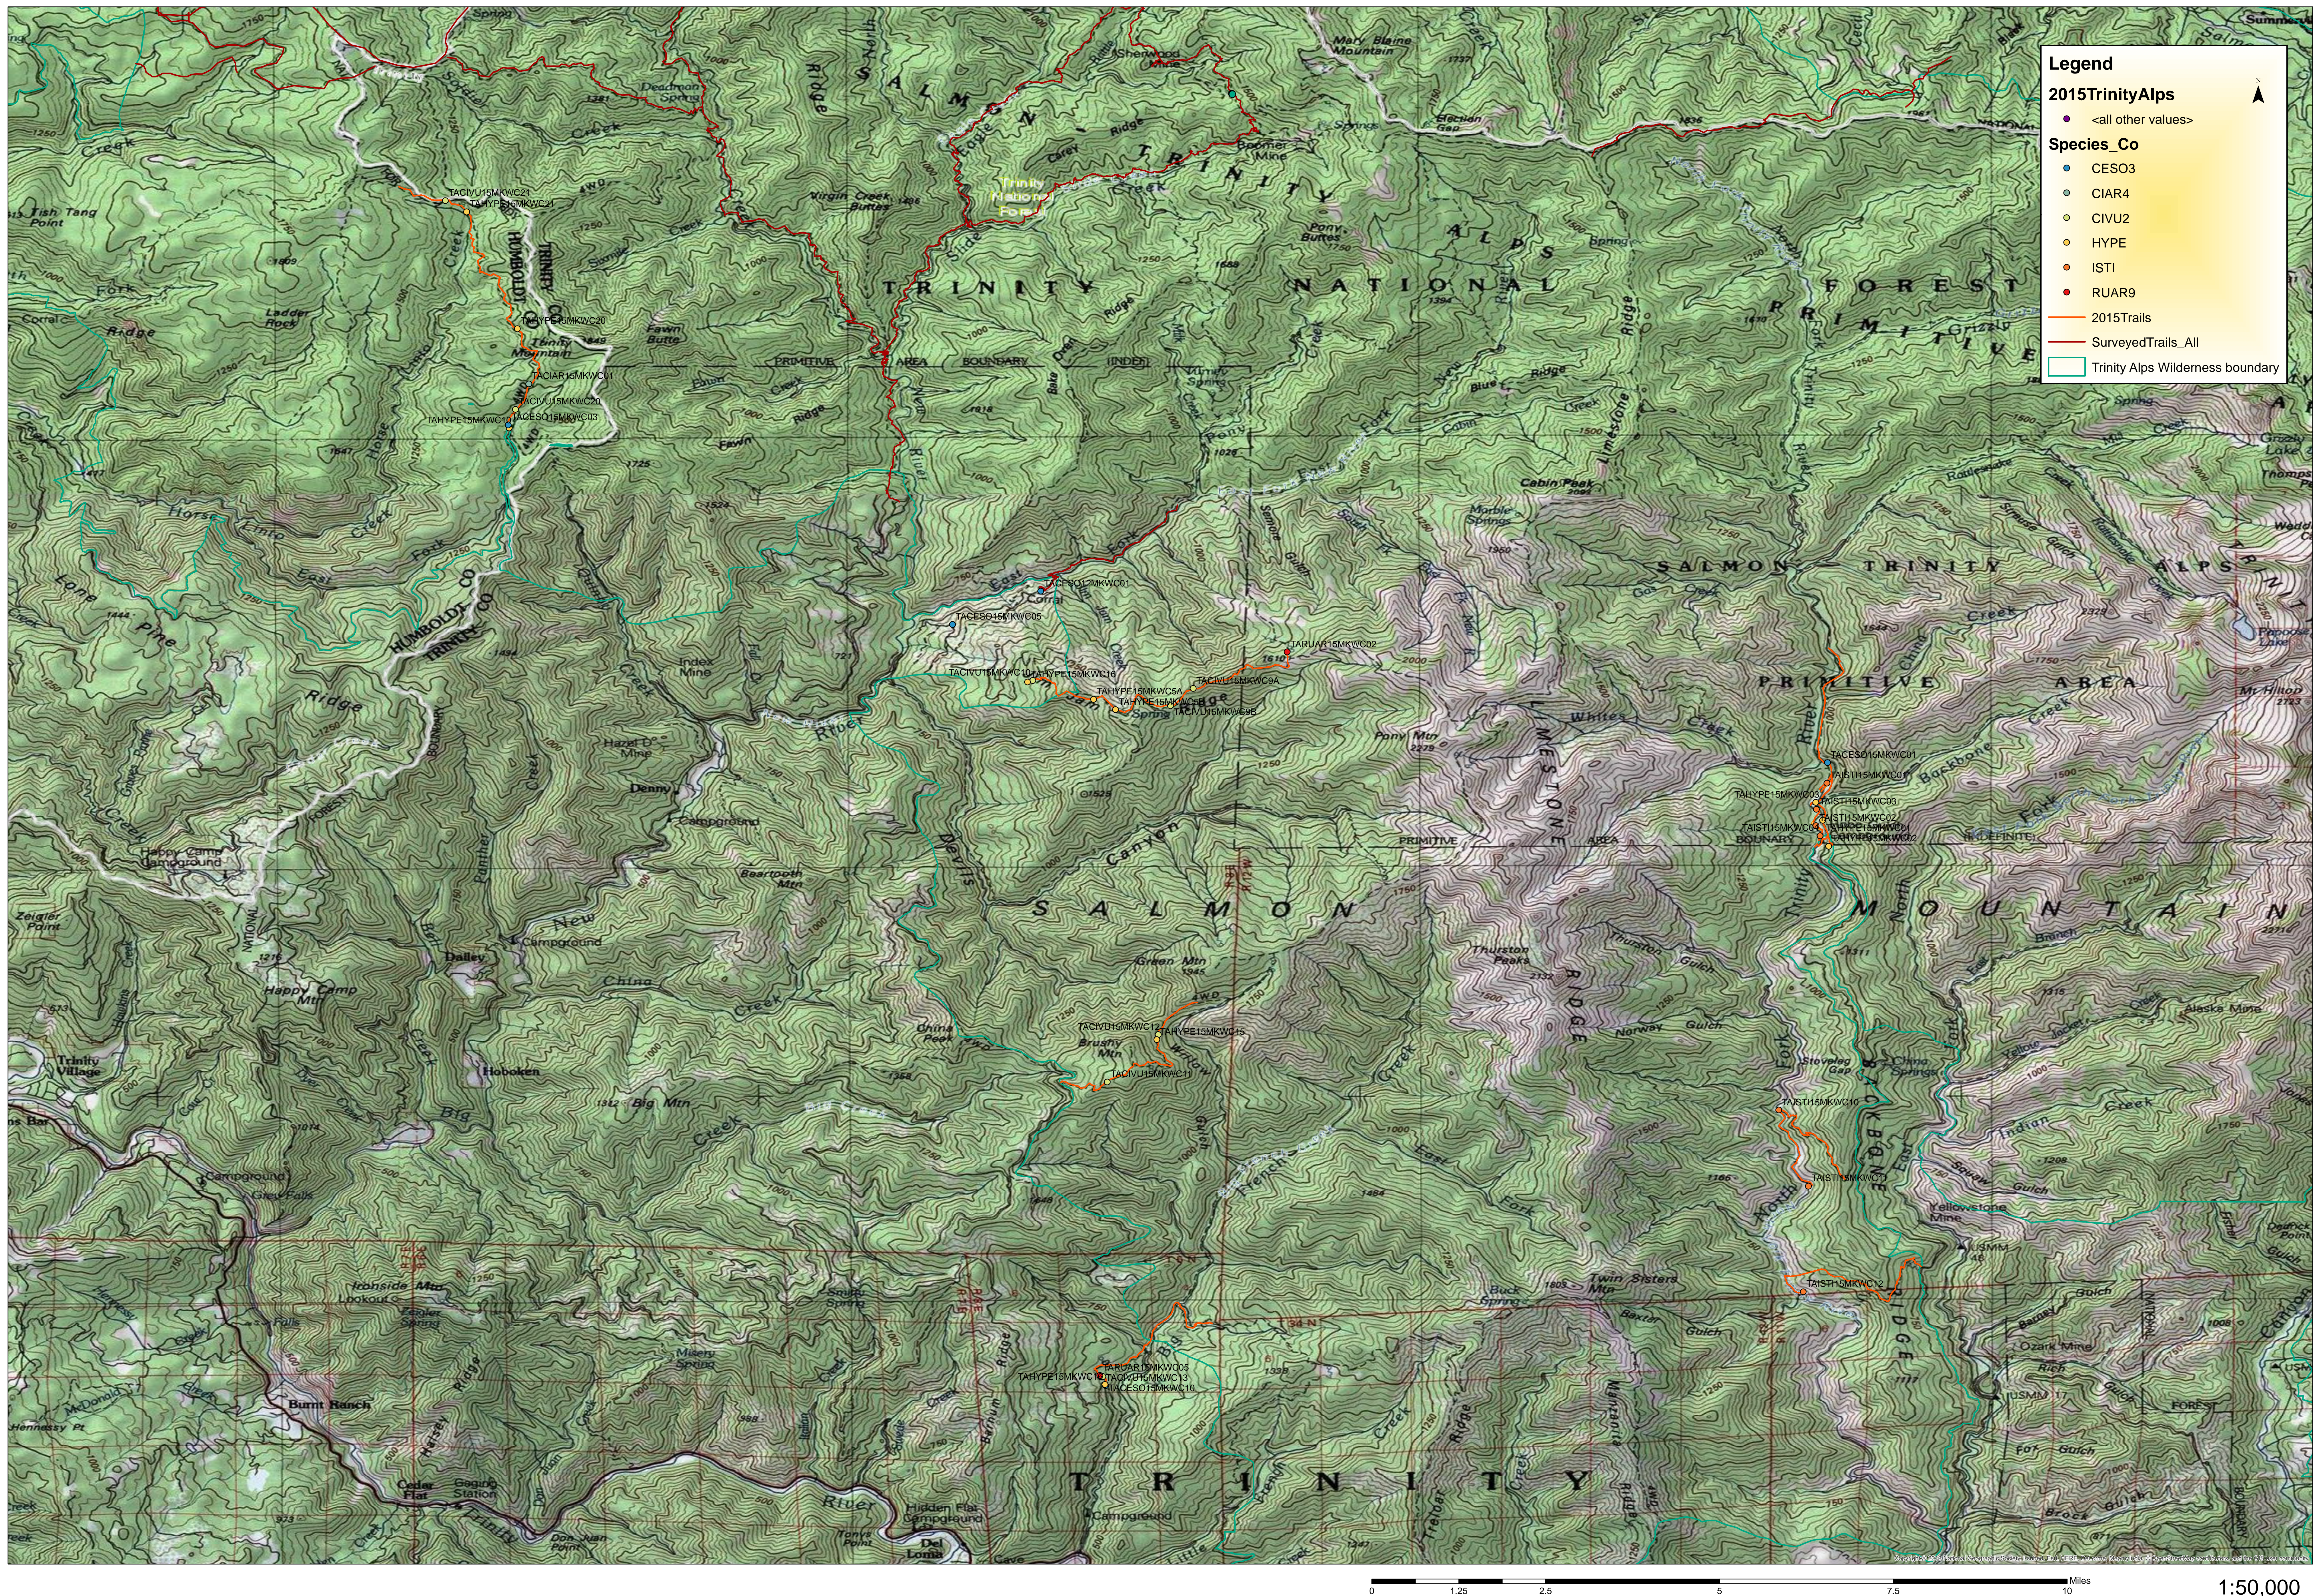

2015 Klamath Wilderness Inventory Project - Trinity Alps - Invasive Plants Monitoring and Treatment

Mid Klamath Watershed Council - National Forest Foundation

0 1.25 2.5 5 7.5 10 Miles

1:50,000